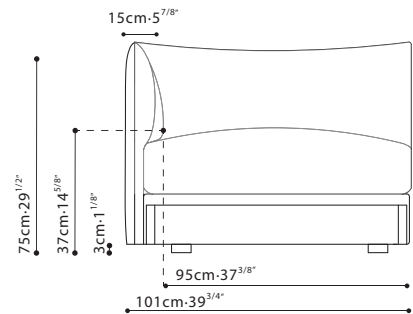

BLOOM / FRAME: The frame is constructed with solid Birch wood, MDF, and plywood reinforcements. It is paired with cross-woven elastic webbing, sinuous springs, and covered with polyurethane foam with fabric lining. The armrest and backrest is constructed with in steel and covered with polyurethane foam and fabric lining. The sofa base comes standard with pre-set metal connectors to prevent sliding. **L-COMPONENT:** Optional and detachable L-shaped side table is constructed in steel, available in FC or R Grade leathers. **CUSHION:** Seat and back cushions consists of channeled feather down, polyester fiber padding with high-resilient polyurethane foam center insert. The throw cushion is filled with feather down and polyester fiber. All cushions have hidden zipper closing. **LEGS:** Inset black plastic (ABS) legs giving the sofa a floating visual effect. **UPHOLSTERY:** Available in Fabric (removable via Velcro) or Leather (non-removable).

C01G0116+C07G0122

C01G0117

C01G0118

C01G0119+C07G0123

C01G0120+C07G0123

C01G0121

C07G0122

L - Arm Component (98cm)