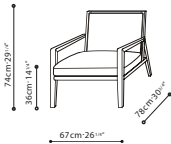

FLORA / FRAME: Solid Ash. Teflon glides for feet. BACK: Polyurethane foam covered in fabric or leather (non-removable). SEAT: High-resilient polyurethane foam core wrapped in compartmented feather down & polyester fiber w/removable fabric or leather cover. Seat cushion attached to frame w/Velcro. PILLOW: Feather down filled w/removable fabric or leather cover. FINISH OPTIONS: Grey Oak, Natural Oak or Brown Walnut.

C0220011