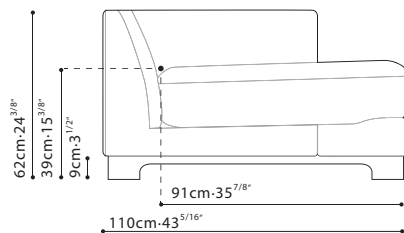

LAZY TIME / FRAME: Solid Birch, covered w/fabric lined polyurethane foam. SEAT: Cross-woven elastic webbing supporting seat cushions consisting of high-resilient polyurethane foam wrapped in feather down & polyester fiber. CUSHIONS: Back cushions filled w/channeled feather down w/high-resilient Polyurethane foam core. Toss pillows filled w/feathered down. FEET: Blackened Steel Legs. FEATURES: Optional side tables C0750009 and C0750011 are wrapped in black vinyl. UPHOLSTERY OPTIONS: Fabric (removable) or Leather (non-removable). FEATURES: Optional black vinyl wrapped side tables.