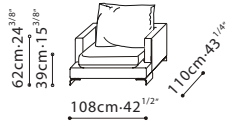

FABRIC VERSION

C0150010