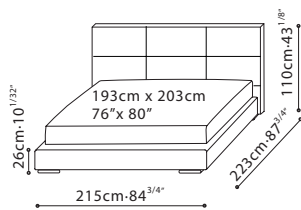

C0330076 KING