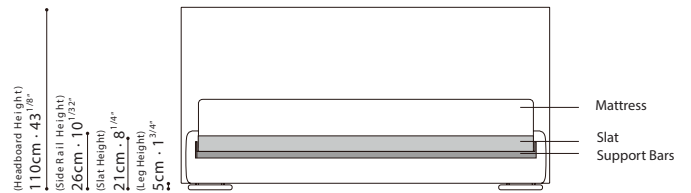

SCREEN / CONSTRUCTION: Solid Birch headboard w/plywood reinforcements, side and end rails all covered in polyurethane foam with a fabric lining. **SLATS:** Wood slat system w/adjustable slides to control firmness. **LEGS:** Tubular black metallic painted steel legs w/plastic guides. **UPHOLSTERY OPTIONS:** Removable fabric or leather cover. **MATTRESS SUGGESTION:** 12" Mattress suggested.