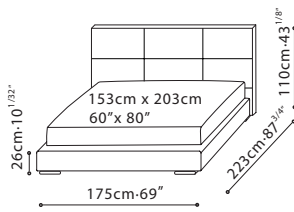

C0330075 QUEEN