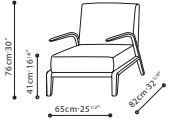

VENUS / SEAT/BACK: Solid Birch seat and back support wrapped in polyurethane foam w/fabric or leather covers (non-removable). ARMS/LEGS: Solid Chinese Oak arms and legs w/Teflon glides for feet. FINISH OPTIONS: Black Walnut.

C02A1701